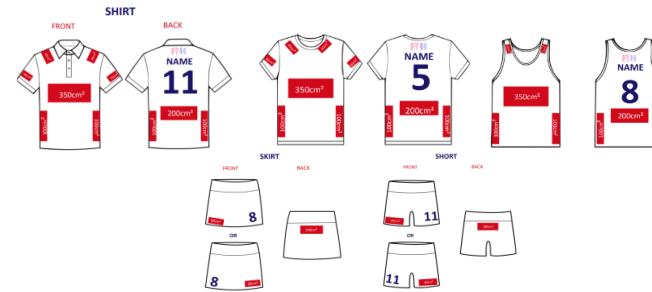

COUNTRY	HOCKEYSs MEN	HOCKEYSs WOMEN
Uruguay	Front of shirt (chest) Movistar; Peugeot; Sura; Blue Cross; LRP Sleeve - Left Movistar; Peugeot; Sura; Blue Cross; LRP Sleeve - Right Movistar; Peugeot; Sura; Blue Cross; LRP Collar - Left Movistar; Peugeot; Sura; Blue Cross; LRP Collar - Right Movistar; Peugeot; Sura; Blue Cross; LRP Side Panel - Front Left Movistar; Peugeot; Sura; Blue Cross; LRP Side Panel - Front Right Movistar; Peugeot; Sura; Blue Cross; LRP Back of shirt Movistar; Peugeot; Sura; Blue Cross; LRP Side Panel - Back Left Movistar; Peugeot; Sura; Blue Cross; LRP Side Panel - Back Right Movistar; Peugeot; Sura; Blue Cross; LRP Front of Short/Skirt/Skort Movistar; Peugeot; Sura; Blue Cross; LRP Back of Short/Skirt/Skort Movistar; Peugeot; Sura; Blue Cross; LRP	Front of shirt (chest) Movistar; Peugeot; Sura; Blue Cross; LRP Sleeve - Left Movistar; Peugeot; Sura; Blue Cross; LRP Sleeve - Right Movistar; Peugeot; Sura; Blue Cross; LRP Collar - Left Movistar; Peugeot; Sura; Blue Cross; LRP Collar - Right Movistar; Peugeot; Sura; Blue Cross; LRP Side Panel - Front Left Movistar; Peugeot; Sura; Blue Cross; LRP Side Panel - Front Right Movistar; Peugeot; Sura; Blue Cross; LRP Back of shirt Movistar; Peugeot; Sura; Blue Cross; LRP Side Panel - Back Left Movistar; Peugeot; Sura; Blue Cross; LRP Side Panel - Back Right Movistar; Peugeot; Sura; Blue Cross; LRP Front of Short/Skirt/Skort Movistar; Peugeot; Sura; Blue Cross; LRP Back of Short/Skirt/Skort Movistar; Peugeot; Sura; Blue Cross; LRP