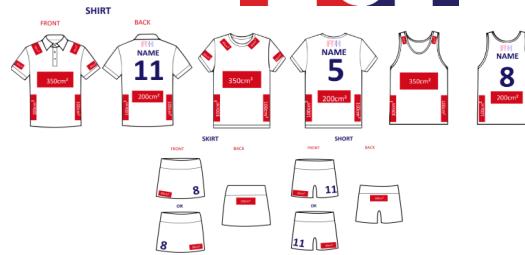

Countries and Teams with Approved Uniform Advertising

Updated: 20/01/2025

COUNTRY	HOCKEYS MEN	HOCKEYS WOMEN
Malaysia	Front of shirt (chest) Tenaga Nasional	Front of shirt (chest) Tenaga Nasional
	Sleeve - Left	Sleeve - Left
	Sleeve - Right	Sleeve - Right
	Collar - Left	Collar - Left
	Collar - Right	Collar - Right
	Side Panel - Front Left	Side Panel - Front Left
	Side Panel - Front Right	Side Panel - Front Right
	Back of shirt Young Tiger	Back of shirt Young Tiger
Side Panel - Back Left	Side Panel - Back Left	
Side Panel - Back Right	Side Panel - Back Right	
Front of Short/Skirt/Skort	Front of Short/Skirt/Skort	
Back of Short/Skirt/Skort	Back of Short/Skirt/Skort	
Pakistan	Front of shirt (chest) Lahore Qalandars	Front of shirt (chest)
	Sleeve - Left	Sleeve - Left
	Sleeve - Right	Sleeve - Right
	Collar - Left	Collar - Left
	Collar - Right	Collar - Right
	Side Panel - Front Left	Side Panel - Front Left
	Side Panel - Front Right Lahore Qalandars	Side Panel - Front Right
	Back of shirt	Back of shirt
Side Panel - Back Left	Side Panel - Back Left	
Side Panel - Back Right Lahore Qalandars	Side Panel - Back Right	
Front of Short/Skirt/Skort Lahore Qalandars	Front of Short/Skirt/Skort	
Back of Short/Skirt/Skort	Back of Short/Skirt/Skort	

Continent:

Asia
HOCKEYS