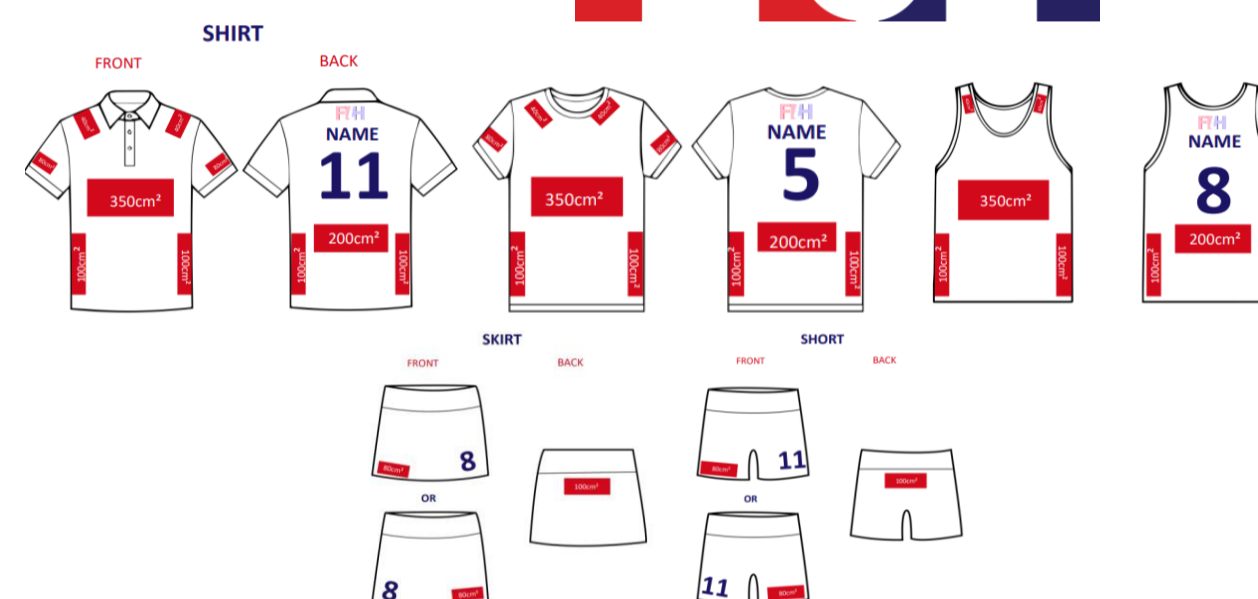

This is a list of currently valid approvals, i.e. advertising that may be displayed. Please note that countries are not required to inform FIH when no longer displaying an approved advert or if not displaying any advert on their uniform at all. If you wish your advert to be taken off this list, please request the FIH to do so.

Continent:

Asia
HOCKEYS

COUNTRY	HOCKEYS MEN	HOCKEYS WOMEN
Malaysia	Front of shirt (chest) Tenaga Nasional	Front of shirt (chest) Tenaga Nasional
	Sleeve - Left	Sleeve - Left
	Sleeve - Right	Sleeve - Right
	Collar - Left	Collar - Left
	Collar - Right	Collar - Right
	Side Panel - Front Left	Side Panel - Front Left
	Side Panel - Front Right	Side Panel - Front Right
Back of shirt	Back of shirt	
Side Panel - Back Left	Side Panel - Back Left	
Side Panel - Back Right	Side Panel - Back Right	
Front of Short/Skirt/Skort	Front of Short/Skirt/Skort	
Back of Short/Skirt/Skort	Back of Short/Skirt/Skort	
Pakistan	Front of shirt (chest) Lahore Qalandars	Front of shirt (chest)
	Sleeve - Left	Sleeve - Left
	Sleeve - Right	Sleeve - Right
	Collar - Left	Collar - Left
	Collar - Right	Collar - Right
	Side Panel - Front Left	Side Panel - Front Left
	Side Panel - Front Right	Side Panel - Front Right
Back of shirt	Back of shirt	
Side Panel - Back Left	Side Panel - Back Left	
Side Panel - Back Right	Side Panel - Back Right	
Front of Short/Skirt/Skort	Front of Short/Skirt/Skort	
Back of Short/Skirt/Skort	Back of Short/Skirt/Skort