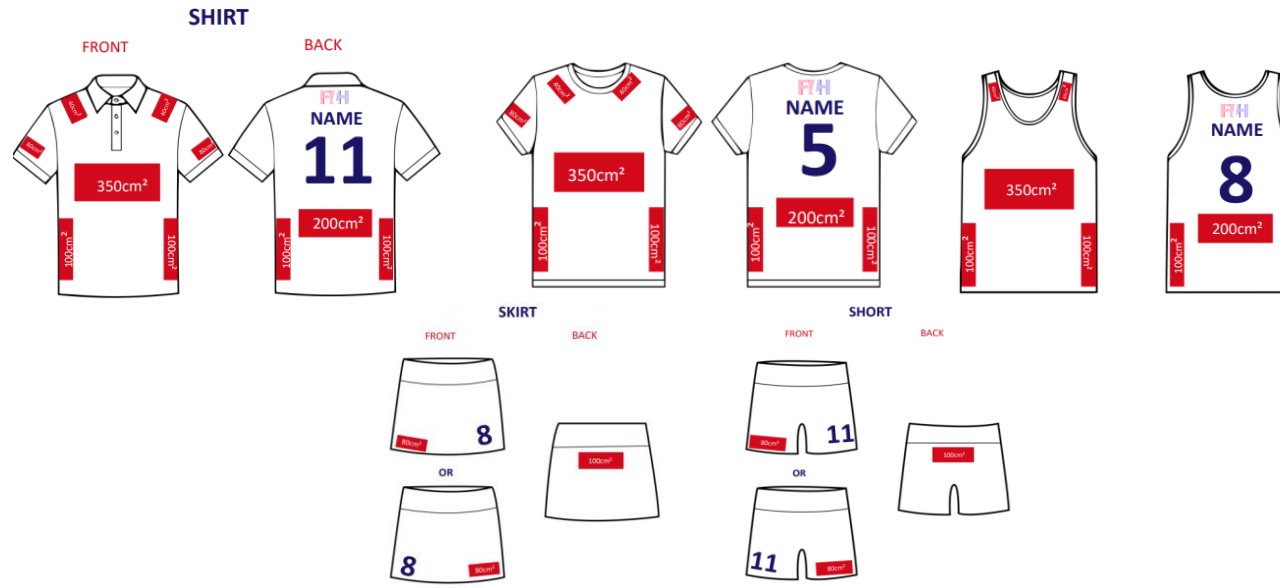

COUNTRY	HOCKEY5s MEN	HOCKEY5s WOMEN
Uruguay	Front of shirt (chest) <b>Movistar; Peugeot; Sura; Blue Cross; LRP</b> Sleeve - Left <b>Movistar; Peugeot; Sura; Blue Cross; LRP</b> Sleeve - Right <b>Movistar; Peugeot; Sura; Blue Cross; LRP</b> Collar - Left <b>Movistar; Peugeot; Sura; Blue Cross; LRP</b> Collar - Right <b>Movistar; Peugeot; Sura; Blue Cross; LRP</b> Side Panel - Front Left <b>Movistar; Peugeot; Sura; Blue Cross; LRP</b> Side Panel - Front Right <b>Movistar; Peugeot; Sura; Blue Cross; LRP</b> Back of shirt <b>Movistar; Peugeot; Sura; Blue Cross; LRP</b> Side Panel - Back Left <b>Movistar; Peugeot; Sura; Blue Cross; LRP</b> Side Panel - Back Right <b>Movistar; Peugeot; Sura; Blue Cross; LRP</b> Front of Short/Skirt/Skort <b>Movistar; Peugeot; Sura; Blue Cross; LRP</b> Back of Short/Skirt/Skort <b>Movistar; Peugeot; Sura; Blue Cross; LRP</b>	Front of shirt (chest) <b>Movistar; Peugeot; Sura; Blue Cross; LRP</b> Sleeve - Left <b>Movistar; Peugeot; Sura; Blue Cross; LRP</b> Sleeve - Right <b>Movistar; Peugeot; Sura; Blue Cross; LRP</b> Collar - Left <b>Movistar; Peugeot; Sura; Blue Cross; LRP</b> Collar - Right <b>Movistar; Peugeot; Sura; Blue Cross; LRP</b> Side Panel - Front Left <b>Movistar; Peugeot; Sura; Blue Cross; LRP</b> Side Panel - Front Right <b>Movistar; Peugeot; Sura; Blue Cross; LRP</b> Back of shirt <b>Movistar; Peugeot; Sura; Blue Cross; LRP</b> Side Panel - Back Left <b>Movistar; Peugeot; Sura; Blue Cross; LRP</b> Side Panel - Back Right <b>Movistar; Peugeot; Sura; Blue Cross; LRP</b> Front of Short/Skirt/Skort <b>Movistar; Peugeot; Sura; Blue Cross; LRP</b> Back of Short/Skirt/Skort <b>Movistar; Peugeot; Sura; Blue Cross; LRP</b>