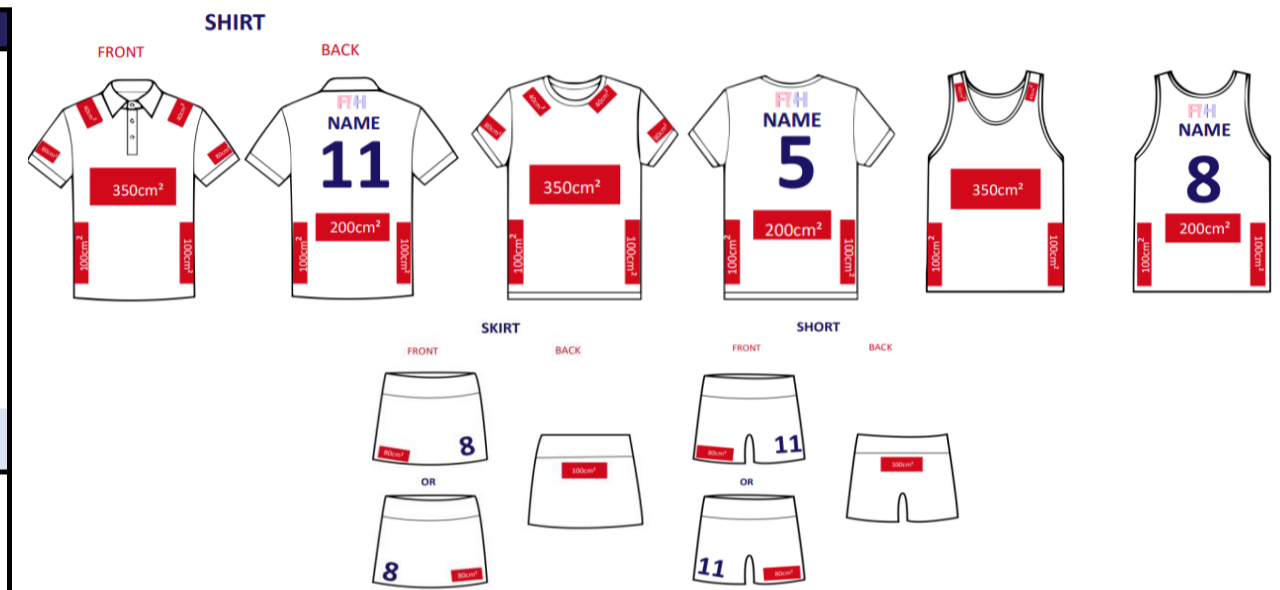

Oceania
HOCKEYSs