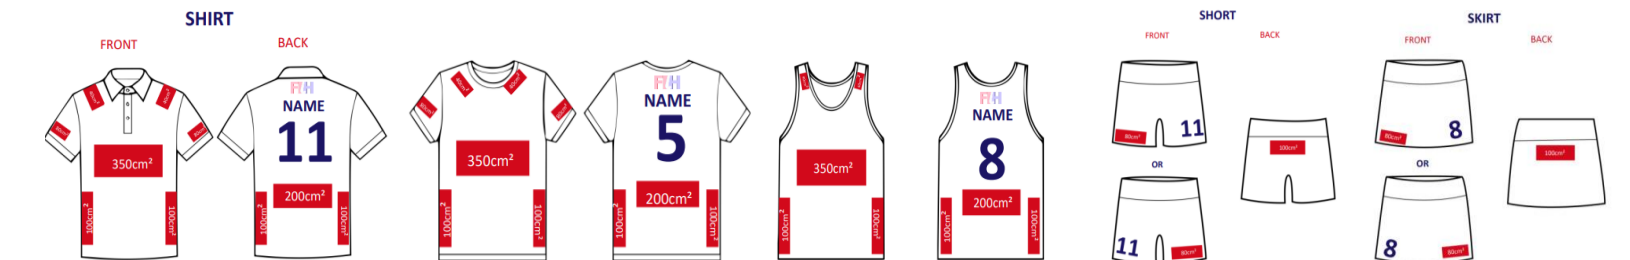

Continent: **Oceania**  
INDOOR

COUNTRY	MEN	WOMEN	JUNIOR MEN	JUNIOR WOMEN	U18 / U16 MEN	U18 / U16 WOMEN	
<b>Australia</b>	Front of shirt (chest) Sleeve - Left Sleeve - Right Collar - Left Collar - Right Side Panel - Front Left Side Panel - Front Right Back of shirt Side Panel - Back Left Side Panel - Back Right Front of Short/Skirt/Skort Back of Short/Skirt/Skort	Front of shirt (chest) Sleeve - Left Sleeve - Right Collar - Left Collar - Right Side Panel - Front Left <b>Feet First Body Technology</b> Side Panel - Front Right <b>Feet First Body Technology</b> Back of shirt Side Panel - Back Left <b>Feet First Body Technology</b> Side Panel - Back Right <b>Feet First Body Technology</b> Front of Short/Skirt/Skort Back of Short/Skirt/Skort	Front of shirt (chest) Sleeve - Left Sleeve - Right Collar - Left Collar - Right Side Panel - Front Left Side Panel - Front Right Back of shirt Side Panel - Back Left Side Panel - Back Right Front of Short/Skirt/Skort Back of Short/Skirt/Skort	Front of shirt (chest) Sleeve - Left Sleeve - Right Collar - Left Collar - Right Side Panel - Front Left Side Panel - Front Right Back of shirt Side Panel - Back Left Side Panel - Back Right Front of Short/Skirt/Skort Back of Short/Skirt/Skort	Front of shirt (chest) Sleeve - Left Sleeve - Right Collar - Left Collar - Right Side Panel - Front Left Side Panel - Front Right Back of shirt Side Panel - Back Left Side Panel - Back Right Front of Short/Skirt/Skort Back of Short/Skirt/Skort	Front of shirt (chest) Sleeve - Left Sleeve - Right Collar - Left Collar - Right Side Panel - Front Left Side Panel - Front Right Back of shirt Side Panel - Back Left Side Panel - Back Right Front of Short/Skirt/Skort Back of Short/Skirt/Skort	Front of shirt (chest) Sleeve - Left Sleeve - Right Collar - Left Collar - Right Side Panel - Front Left Side Panel - Front Right Back of shirt Side Panel - Back Left Side Panel - Back Right Front of Short/Skirt/Skort Back of Short/Skirt/Skort
<b>New Zealand</b>	Front of shirt (chest) <b>Airsuite</b> Sleeve - Left Sleeve - Right Collar - Left Collar - Right Side Panel - Front Left Side Panel - Front Right Back of shirt Side Panel - Back Left Side Panel - Back Right Front of Short/Skirt/Skort Back of Short/Skirt/Skort	Front of shirt (chest) <b>John Turkington Forestry</b> Sleeve - Left Sleeve - Right Collar - Left Collar - Right Side Panel - Front Left Side Panel - Front Right Back of shirt <b>Polytan</b> Side Panel - Back Left Side Panel - Back Right Front of Short/Skirt/Skort Back of Short/Skirt/Skort	Front of shirt (chest) Sleeve - Left Sleeve - Right Collar - Left Collar - Right Side Panel - Front Left Side Panel - Front Right Back of shirt Side Panel - Back Left Side Panel - Back Right Front of Short/Skirt/Skort Back of Short/Skirt/Skort	Front of shirt (chest) Sleeve - Left Sleeve - Right Collar - Left Collar - Right Side Panel - Front Left Side Panel - Front Right Back of shirt Side Panel - Back Left Side Panel - Back Right Front of Short/Skirt/Skort Back of Short/Skirt/Skort	Front of shirt (chest) Sleeve - Left Sleeve - Right Collar - Left Collar - Right Side Panel - Front Left Side Panel - Front Right Back of shirt Side Panel - Back Left Side Panel - Back Right Front of Short/Skirt/Skort Back of Short/Skirt/Skort	Front of shirt (chest) Sleeve - Left Sleeve - Right Collar - Left Collar - Right Side Panel - Front Left Side Panel - Front Right Back of shirt Side Panel - Back Left Side Panel - Back Right Front of Short/Skirt/Skort Back of Short/Skirt/Skort	Front of shirt (chest) Sleeve - Left Sleeve - Right Collar - Left Collar - Right Side Panel - Front Left Side Panel - Front Right Back of shirt Side Panel - Back Left Side Panel - Back Right Front of Short/Skirt/Skort Back of Short/Skirt/Skort