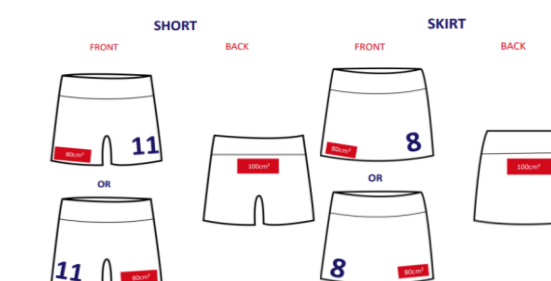

Countries and Teams with Approved Uniform Advertising

Updated: 12/07/2024

Continent: **Pan America**

INDOOR

COUNTRY	MEN	WOMEN	JUNIOR MEN	JUNIOR WOMEN	U18 / U16 MEN	U18 / U16 WOMEN	
Argentina	Front of shirt (chest) Sleeve - Left Sleeve - Right Collar - Left Collar - Right Side Panel - Front Left Side Panel - Front Right Back of shirt Side Panel - Back Left Side Panel - Back Right Front of Short/Skirt/Skort Back of Short/Skirt/Skort	Visa Triunfo Seguros Triunfo Seguros Triunfo Seguros Triunfo Seguros YPF Banco Macro Banco Macro	Front of shirt (chest) Sleeve - Left Sleeve - Right Collar - Left Collar - Right Side Panel - Front Left Side Panel - Front Right Back of shirt Side Panel - Back Left Side Panel - Back Right Front of Short/Skirt/Skort Back of Short/Skirt/Skort	Visa Triunfo Seguros Triunfo Seguros Triunfo Seguros YPF Banco Macro Banco Macro	Front of shirt (chest) Sleeve - Left Sleeve - Right Collar - Left Collar - Right Side Panel - Front Left Side Panel - Front Right Back of shirt Side Panel - Back Left Side Panel - Back Right Front of Short/Skirt/Skort Back of Short/Skirt/Skort	Front of shirt (chest) Sleeve - Left Sleeve - Right Collar - Left Collar - Right Side Panel - Front Left Side Panel - Front Right Back of shirt Side Panel - Back Left Side Panel - Back Right Front of Short/Skirt/Skort Back of Short/Skirt/Skort	Front of shirt (chest) Sleeve - Left Sleeve - Right Collar - Left Collar - Right Side Panel - Front Left Side Panel - Front Right Back of shirt Side Panel - Back Left Side Panel - Back Right Front of Short/Skirt/Skort Back of Short/Skirt/Skort
Canada	Front of shirt (chest) Sleeve - Left Sleeve - Right Collar - Left Collar - Right Side Panel - Front Left Side Panel - Front Right Back of shirt Side Panel - Back Left Side Panel - Back Right Front of Short/Skirt/Skort Back of Short/Skirt/Skort	Discover Canada Tours (area not specified)	Front of shirt (chest) Sleeve - Left Sleeve - Right Collar - Left Collar - Right Side Panel - Front Left Side Panel - Front Right Back of shirt Side Panel - Back Left Side Panel - Back Right Front of Short/Skirt/Skort Back of Short/Skirt/Skort	Discover Canada Tours (area not specified)	Front of shirt (chest) Sleeve - Left Sleeve - Right Collar - Left Collar - Right Side Panel - Front Left Side Panel - Front Right Back of shirt Side Panel - Back Left Side Panel - Back Right Front of Short/Skirt/Skort Back of Short/Skirt/Skort	Front of shirt (chest) Sleeve - Left Sleeve - Right Collar - Left Collar - Right Side Panel - Front Left Side Panel - Front Right Back of shirt Side Panel - Back Left Side Panel - Back Right Front of Short/Skirt/Skort Back of Short/Skirt/Skort	Front of shirt (chest) Sleeve - Left Sleeve - Right Collar - Left Collar - Right Side Panel - Front Left Side Panel - Front Right Back of shirt Side Panel - Back Left Side Panel - Back Right Front of Short/Skirt/Skort Back of Short/Skirt/Skort
USA	Front of shirt (chest) Sleeve - Left Sleeve - Right Collar - Left Collar - Right Side Panel - Front Left Side Panel - Front Right Back of shirt Side Panel - Back Left Side Panel - Back Right Front of Short/Skirt/Skort Back of Short/Skirt/Skort	Bank of America United States Performance Center United States Performance Center United States Performance Center United States Performance Center United States Performance Center	Front of shirt (chest) Sleeve - Left Sleeve - Right Collar - Left Collar - Right Side Panel - Front Left Side Panel - Front Right Back of shirt Side Panel - Back Left Side Panel - Back Right Front of Short/Skirt/Skort Back of Short/Skirt/Skort	Bank of America United States Performance Center United States Performance Center United States Performance Center United States Performance Center United States Performance Center	Front of shirt (chest) Sleeve - Left Sleeve - Right Collar - Left Collar - Right Side Panel - Front Left Side Panel - Front Right Back of shirt Side Panel - Back Left Side Panel - Back Right Front of Short/Skirt/Skort Back of Short/Skirt/Skort	Front of shirt (chest) Sleeve - Left Sleeve - Right Collar - Left Collar - Right Side Panel - Front Left Side Panel - Front Right Back of shirt Side Panel - Back Left Side Panel - Back Right Front of Short/Skirt/Skort Back of Short/Skirt/Skort	Front of shirt (chest) Sleeve - Left Sleeve - Right Collar - Left Collar - Right Side Panel - Front Left Side Panel - Front Right Back of shirt Side Panel - Back Left Side Panel - Back Right Front of Short/Skirt/Skort Back of Short/Skirt/Skort