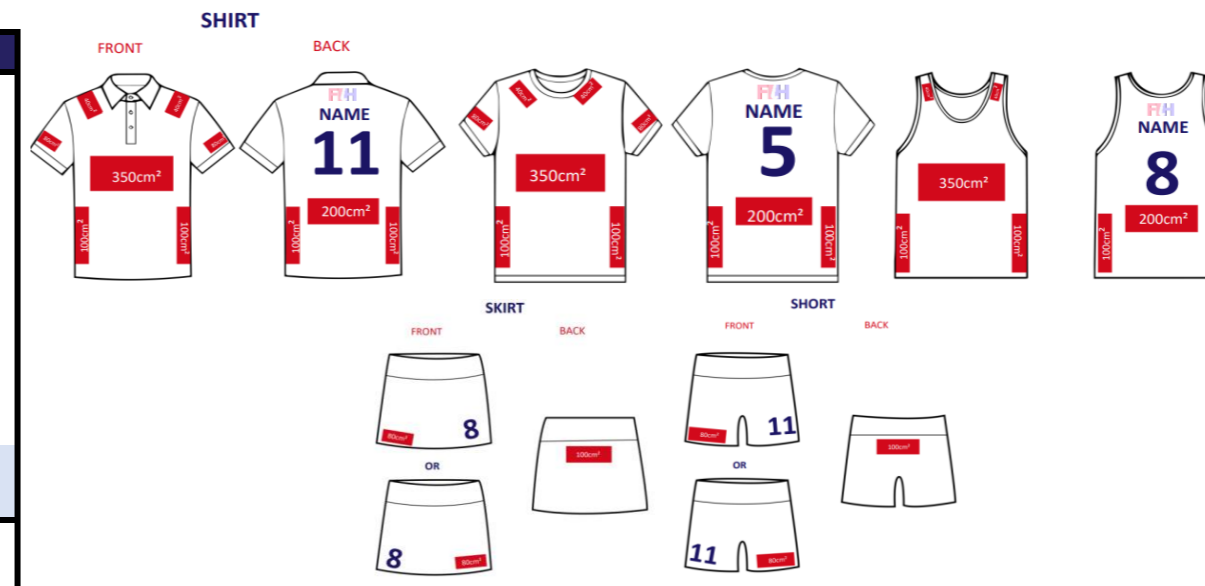

Countries and Teams with Approved Uniform Advertising Continent: Europe

Updated: 12/07/2024

This is a list of currently valid approvals, i.e. advertising that may be displayed. Please note that countries are not required to inform FIH when no longer displaying an approved advert or if not displaying any advert on their uniform at all. If you wish your advert to be taken off this list, please request the FIH to do so.

HOCKEYSs

COUNTRY	HOCKEYSs MEN	HOCKEYSs WOMEN
Belgium	Front of shirt (chest) Belfius	Front of shirt (chest)
	Sleeve - Left Deloitte	Sleeve - Left
	Sleeve - Right Audi	Sleeve - Right
	Collar - Left Candriam	Collar - Left
	Collar - Right Candriam	Collar - Right
	Side Panel - Front Left Lotto	Side Panel - Front Left
	Side Panel - Front Right Lotto	Side Panel - Front Right
	Back of shirt Immoweb	Back of shirt
	Side Panel - Back Left Lotto	Side Panel - Back Left
	Side Panel - Back Right Lotto	Side Panel - Back Right
	Front of Short/Skirt/Skort Eiffage	Front of Short/Skirt/Skort
	Back of Short/Skirt/Skort Candriam	Back of Short/Skirt/Skort
Croatia	Front of shirt (chest) HEP dd	Front of shirt (chest) HEP dd
	Sleeve - Left HEP dd	Sleeve - Left HEP dd
	Sleeve - Right HEP dd	Sleeve - Right HEP dd
	Collar - Left HEP dd	Collar - Left HEP dd
	Collar - Right HEP dd	Collar - Right HEP dd
	Side Panel - Front Left HEP dd	Side Panel - Front Left HEP dd
	Side Panel - Front Right HEP dd	Side Panel - Front Right HEP dd
	Back of shirt HEP dd	Back of shirt HEP dd
	Side Panel - Back Left HEP dd	Side Panel - Back Left HEP dd
	Side Panel - Back Right HEP dd	Side Panel - Back Right HEP dd
	Front of Short/Skirt/Skort HEP dd	Front of Short/Skirt/Skort HEP dd
	Back of Short/Skirt/Skort HEP dd	Back of Short/Skirt/Skort HEP dd
Czech Republic	Front of shirt (chest)	Front of shirt (chest)
	Sleeve - Left	Sleeve - Left
	Sleeve - Right	Sleeve - Right
	Collar - Left	Collar - Left EVNIA
	Collar - Right	Collar - Right EVNIA
	Side Panel - Front Left	Side Panel - Front Left
	Side Panel - Front Right	Side Panel - Front Right
	Back of shirt	Back of shirt
	Side Panel - Back Left	Side Panel - Back Left
	Side Panel - Back Right	Side Panel - Back Right
	Front of Short/Skirt/Skort	Front of Short/Skirt/Skort
	Back of Short/Skirt/Skort	Back of Short/Skirt/Skort EVNIA
Luxemburg	Front of shirt (chest) Degroof Petercam	Front of shirt (chest) Degroof Petercam
	Sleeve - Left	Sleeve - Left
	Sleeve - Right	Sleeve - Right
	Collar - Left	Collar - Left
	Collar - Right	Collar - Right
	Side Panel - Front Left	Side Panel - Front Left
	Side Panel - Front Right	Side Panel - Front Right
	Back of shirt	Back of shirt
	Side Panel - Back Left	Side Panel - Back Left
	Side Panel - Back Right	Side Panel - Back Right
	Front of Short/Skirt/Skort	Front of Short/Skirt/Skort
	Back of Short/Skirt/Skort	Back of Short/Skirt/Skort
Poland	Front of shirt (chest)	Front of shirt (chest)
	Sleeve - Left COCONAUT	Sleeve - Left COCONAUT
	Sleeve - Right	Sleeve - Right
	Collar - Left	Collar - Left
	Collar - Right	Collar - Right
	Side Panel - Front Left	Side Panel - Front Left
	Side Panel - Front Right	Side Panel - Front Right
	Back of shirt COCONAUT	Back of shirt COCONAUT
	Side Panel - Back Left	Side Panel - Back Left
	Side Panel - Back Right	Side Panel - Back Right
	Front of Short/Skirt/Skort	Front of Short/Skirt/Skort
	Back of Short/Skirt/Skort COCONAUT	Back of Short/Skirt/Skort COCONAUT
Sweden	Front of shirt (chest)	Front of shirt (chest) Schrader
	Sleeve - Left	Sleeve - Left
	Sleeve - Right	Sleeve - Right
	Collar - Left	Collar - Left
	Collar - Right	Collar - Right
	Side Panel - Front Left	Side Panel - Front Left
	Side Panel - Front Right	Side Panel - Front Right
	Back of shirt	Back of shirt
	Side Panel - Back Left	Side Panel - Back Left
	Side Panel - Back Right	Side Panel - Back Right
	Front of Short/Skirt/Skort	Front of Short/Skirt/Skort
	Back of Short/Skirt/Skort	Back of Short/Skirt/Skort
Switzerland	Front of shirt (chest) TK Sports GmbH; Streetlife International GmbH	Front of shirt (chest) Streetlife International GmbH
	Sleeve - Left	Sleeve - Left
	Sleeve - Right	Sleeve - Right
	Collar - Left	Collar - Left
	Collar - Right	Collar - Right
	Side Panel - Front Left	Side Panel - Front Left
	Side Panel - Front Right	Side Panel - Front Right
	Back of shirt TK Sports GmbH	Back of shirt TK Sports GmbH
	Side Panel - Back Left	Side Panel - Back Left
	Side Panel - Back Right	Side Panel - Back Right
	Front of Short/Skirt/Skort	Front of Short/Skirt/Skort
	Back of Short/Skirt/Skort	Back of Short/Skirt/Skort
Ukraine	Front of shirt (chest)	Front of shirt (chest)
	Sleeve - Left	Sleeve - Left
	Sleeve - Right	Sleeve - Right
	Collar - Left	Collar - Left
	Collar - Right	Collar - Right
	Side Panel - Front Left	Side Panel - Front Left
	Side Panel - Front Right	Side Panel - Front Right
	Back of shirt TK Sports	Back of shirt
	Side Panel - Back Left	Side Panel - Back Left
	Side Panel - Back Right	Side Panel - Back Right
	Front of Short/Skirt/Skort	Front of Short/Skirt/Skort
	Back of Short/Skirt/Skort	Back of Short/Skirt/Skort